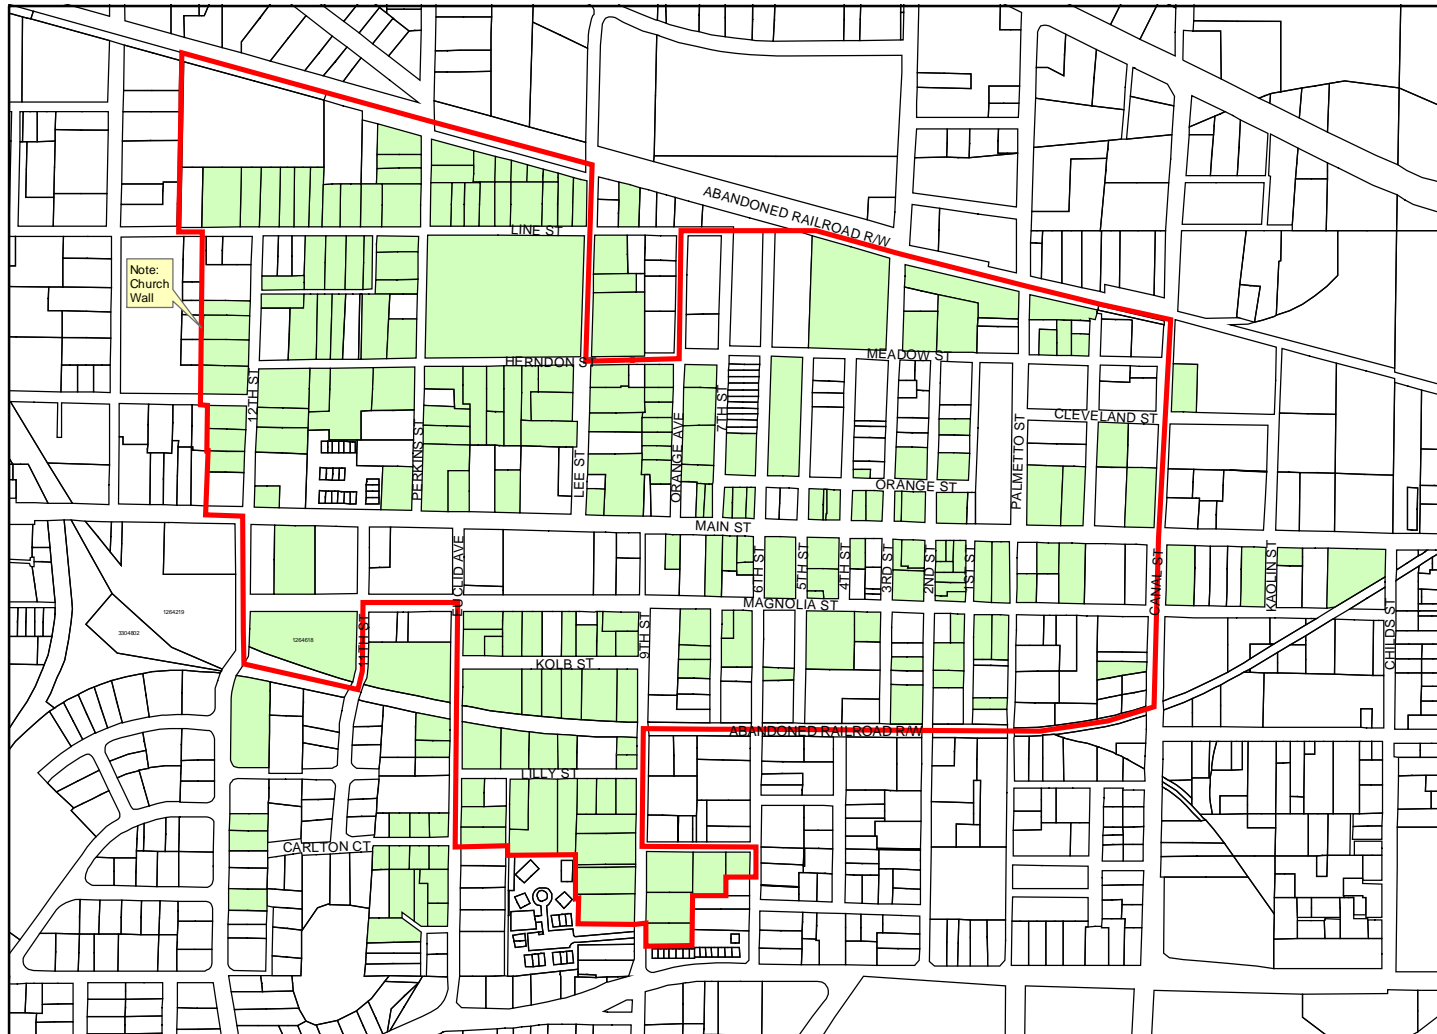

City of Leesburg Downtown Historic District Boundary

Legend

- Historic District
- **Parcels**
- Historic
- Other